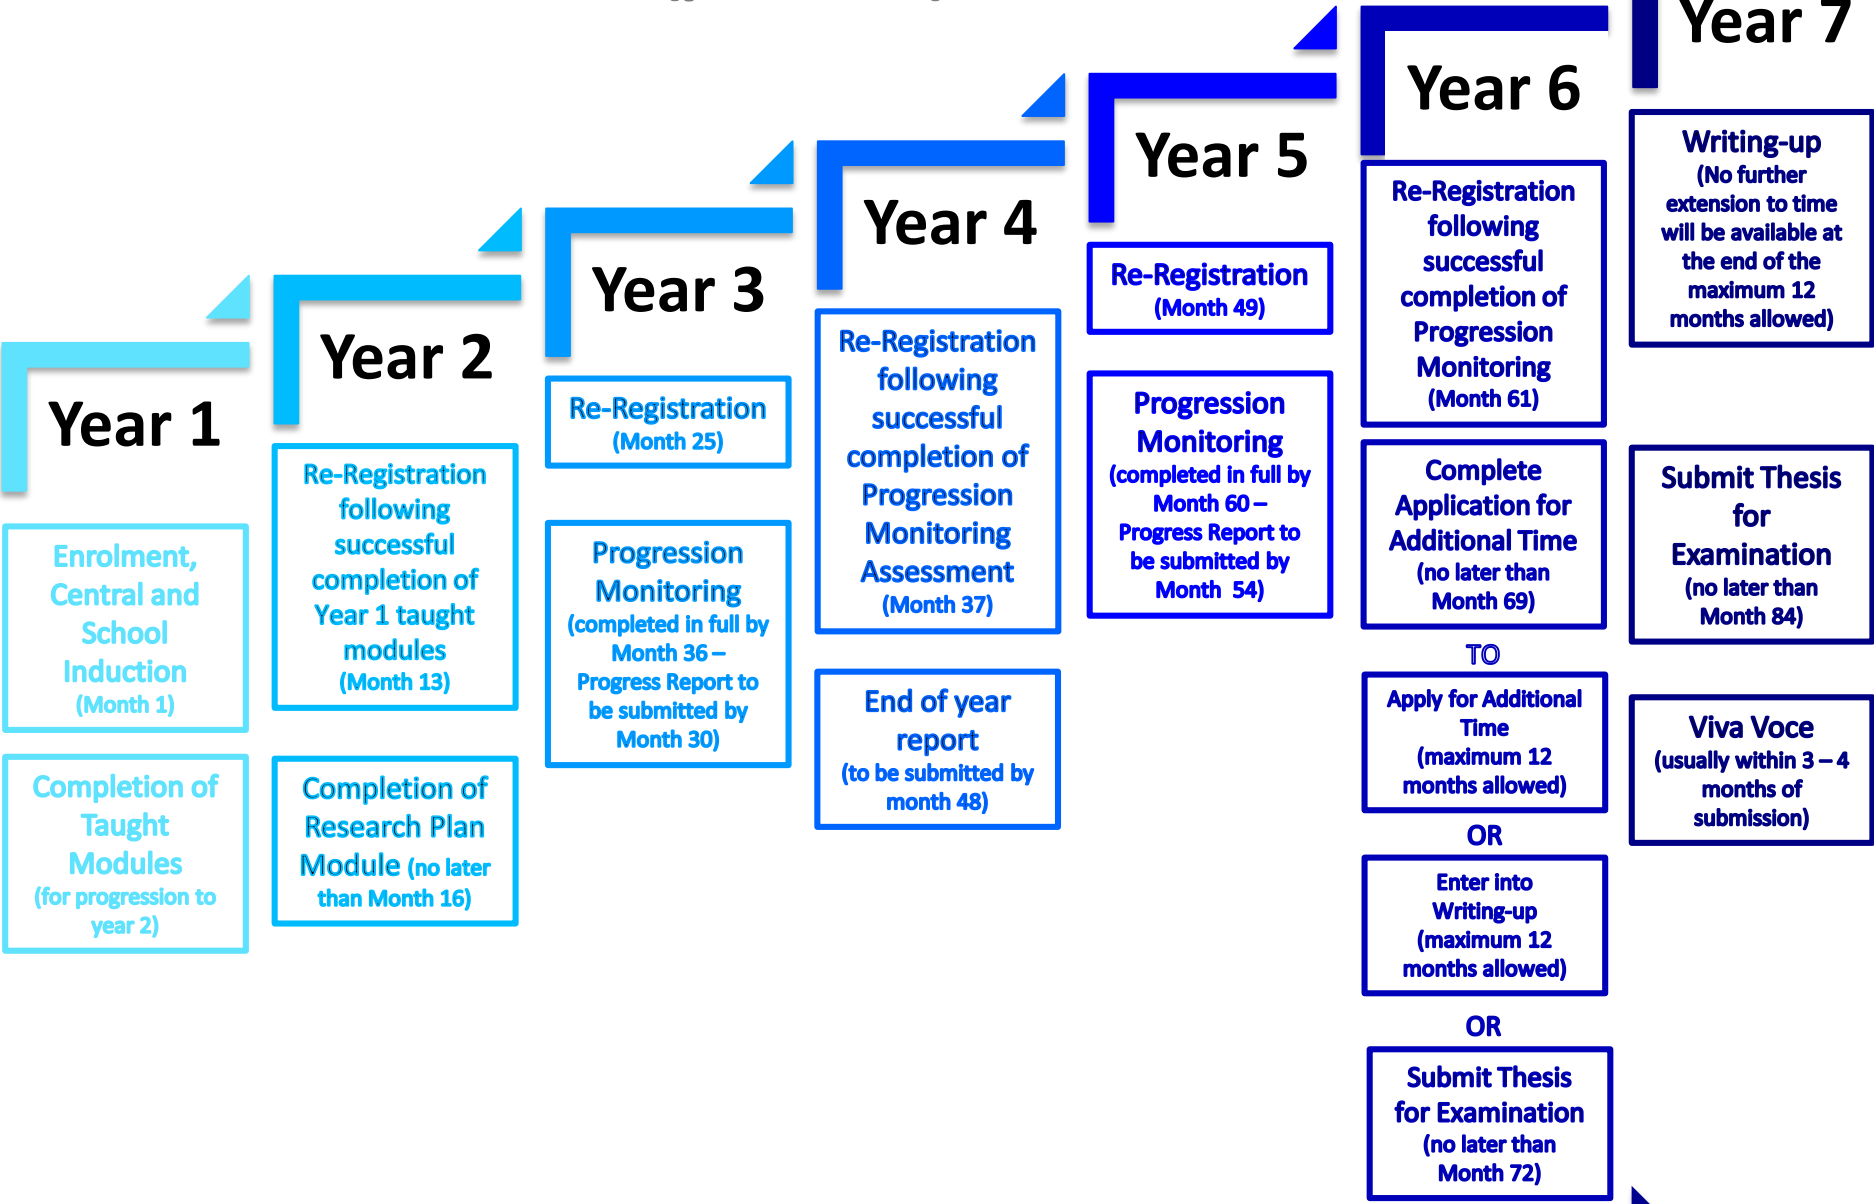

Doctor of Education EdD (part time)

Minimum 1 Supervisory Meeting recorded every other month on SkillsForge

Training and Development