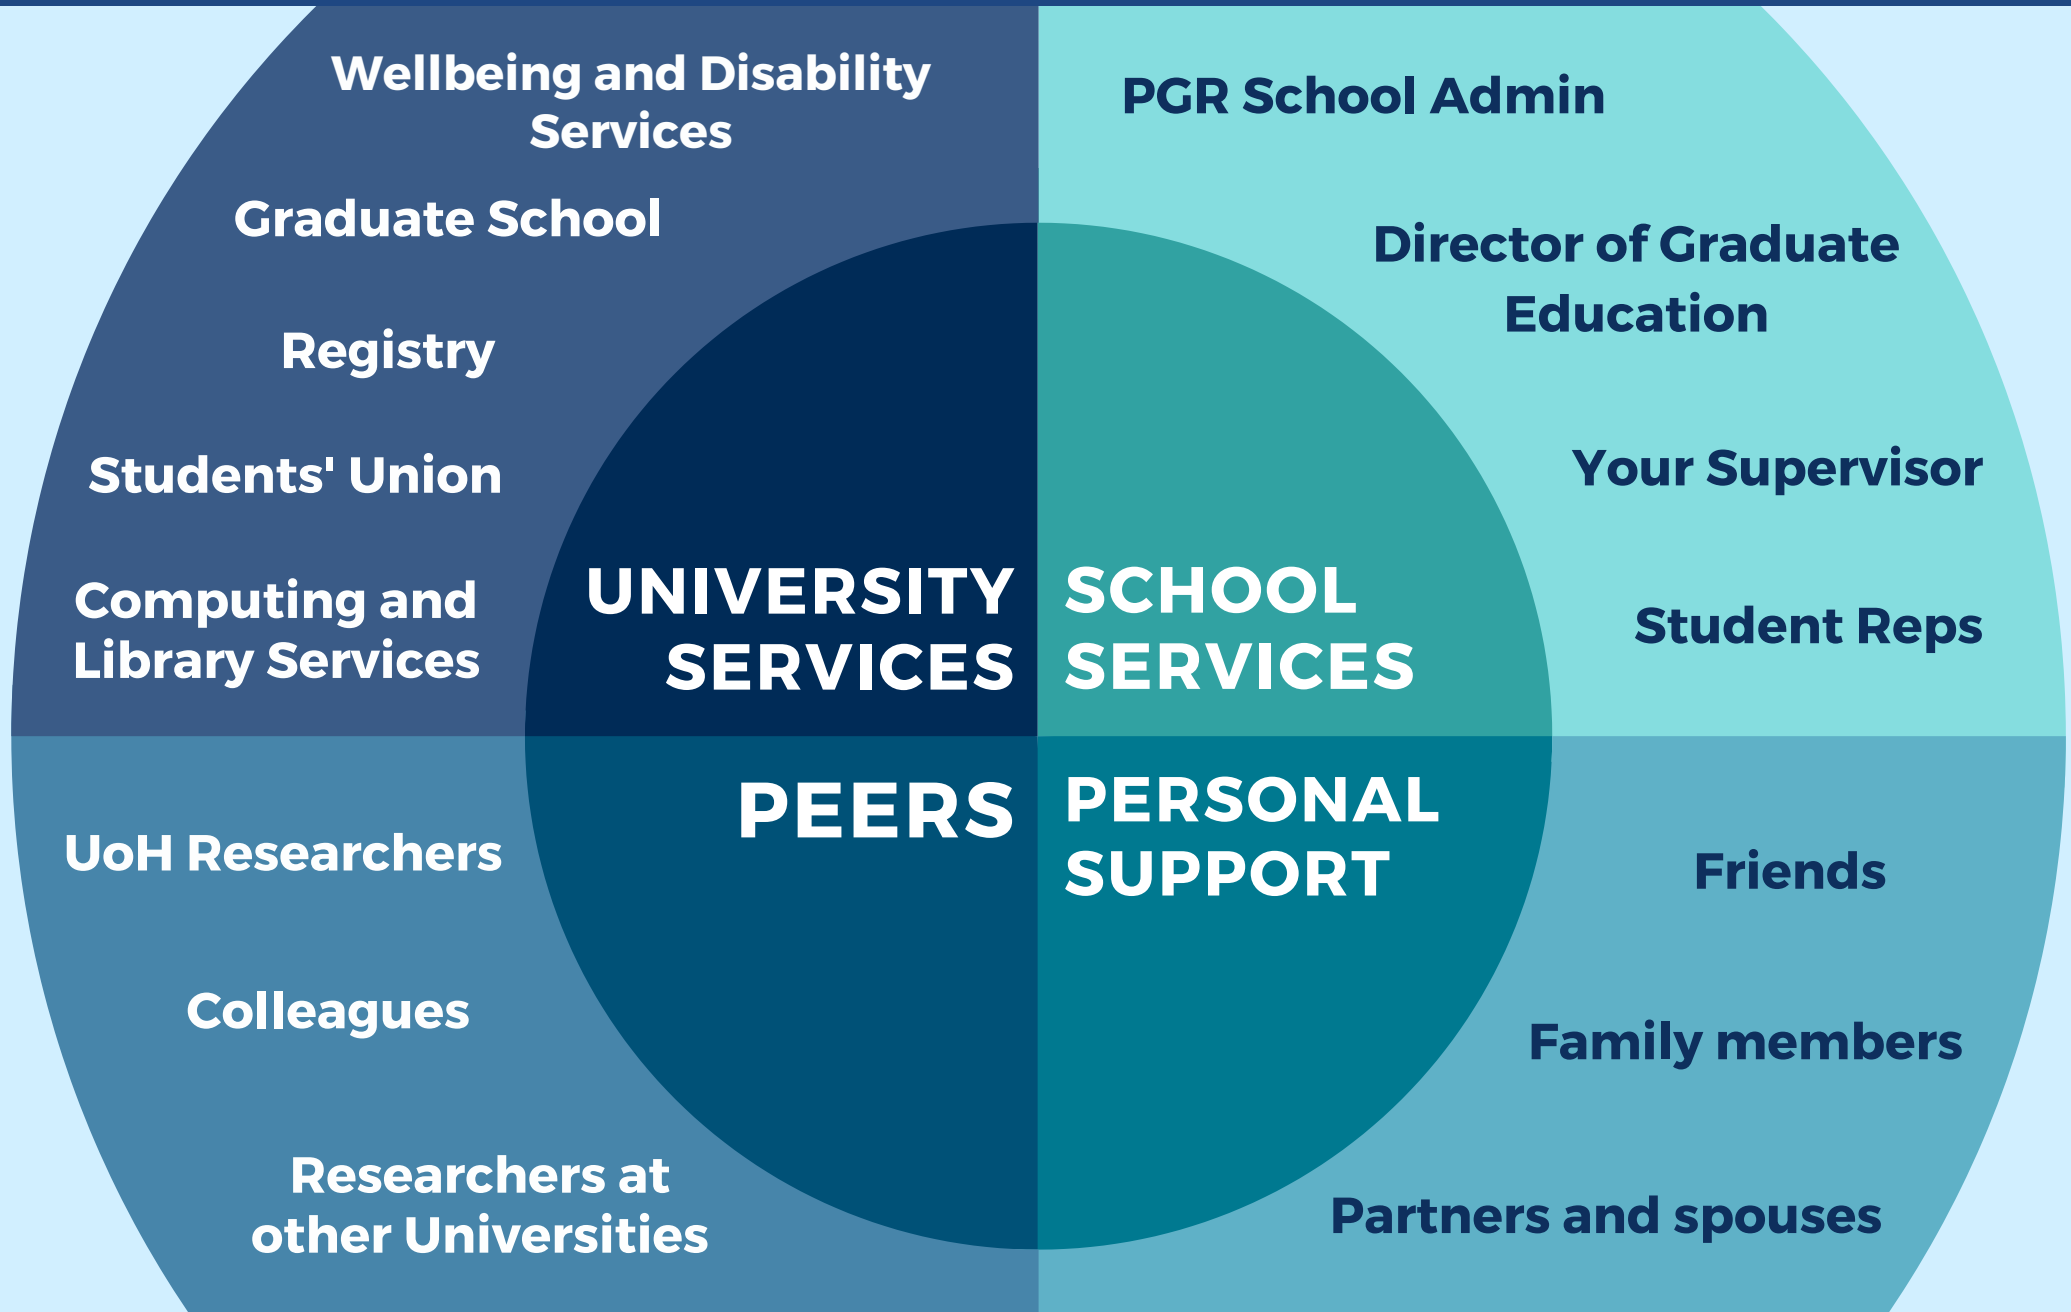

RESEARCHER ENVIRONMENT

The Researcher Environment Team organises central training and development for PGRs, bookable on SkillsForge. They also run competitions like 3MT and informal events such as the weekly PGR Catch-ups.

THE STUDENTS' UNION

The Students' Union is a charity based on campus, led by students for students. It is fully independent from the University, which means it focuses wholly on bettering student life for all members - including PGRs!

PGR INDUCTION RESOURCES

- <http://hud.ac/m9a>

YOUR PGR NETWORK!

Get connected to your PGR support team - we're all here to help!

University of
HUDDERSFIELD
Inspiring global professionals

Graduate School

YOUR RESEARCH SUPPORT NETWORK