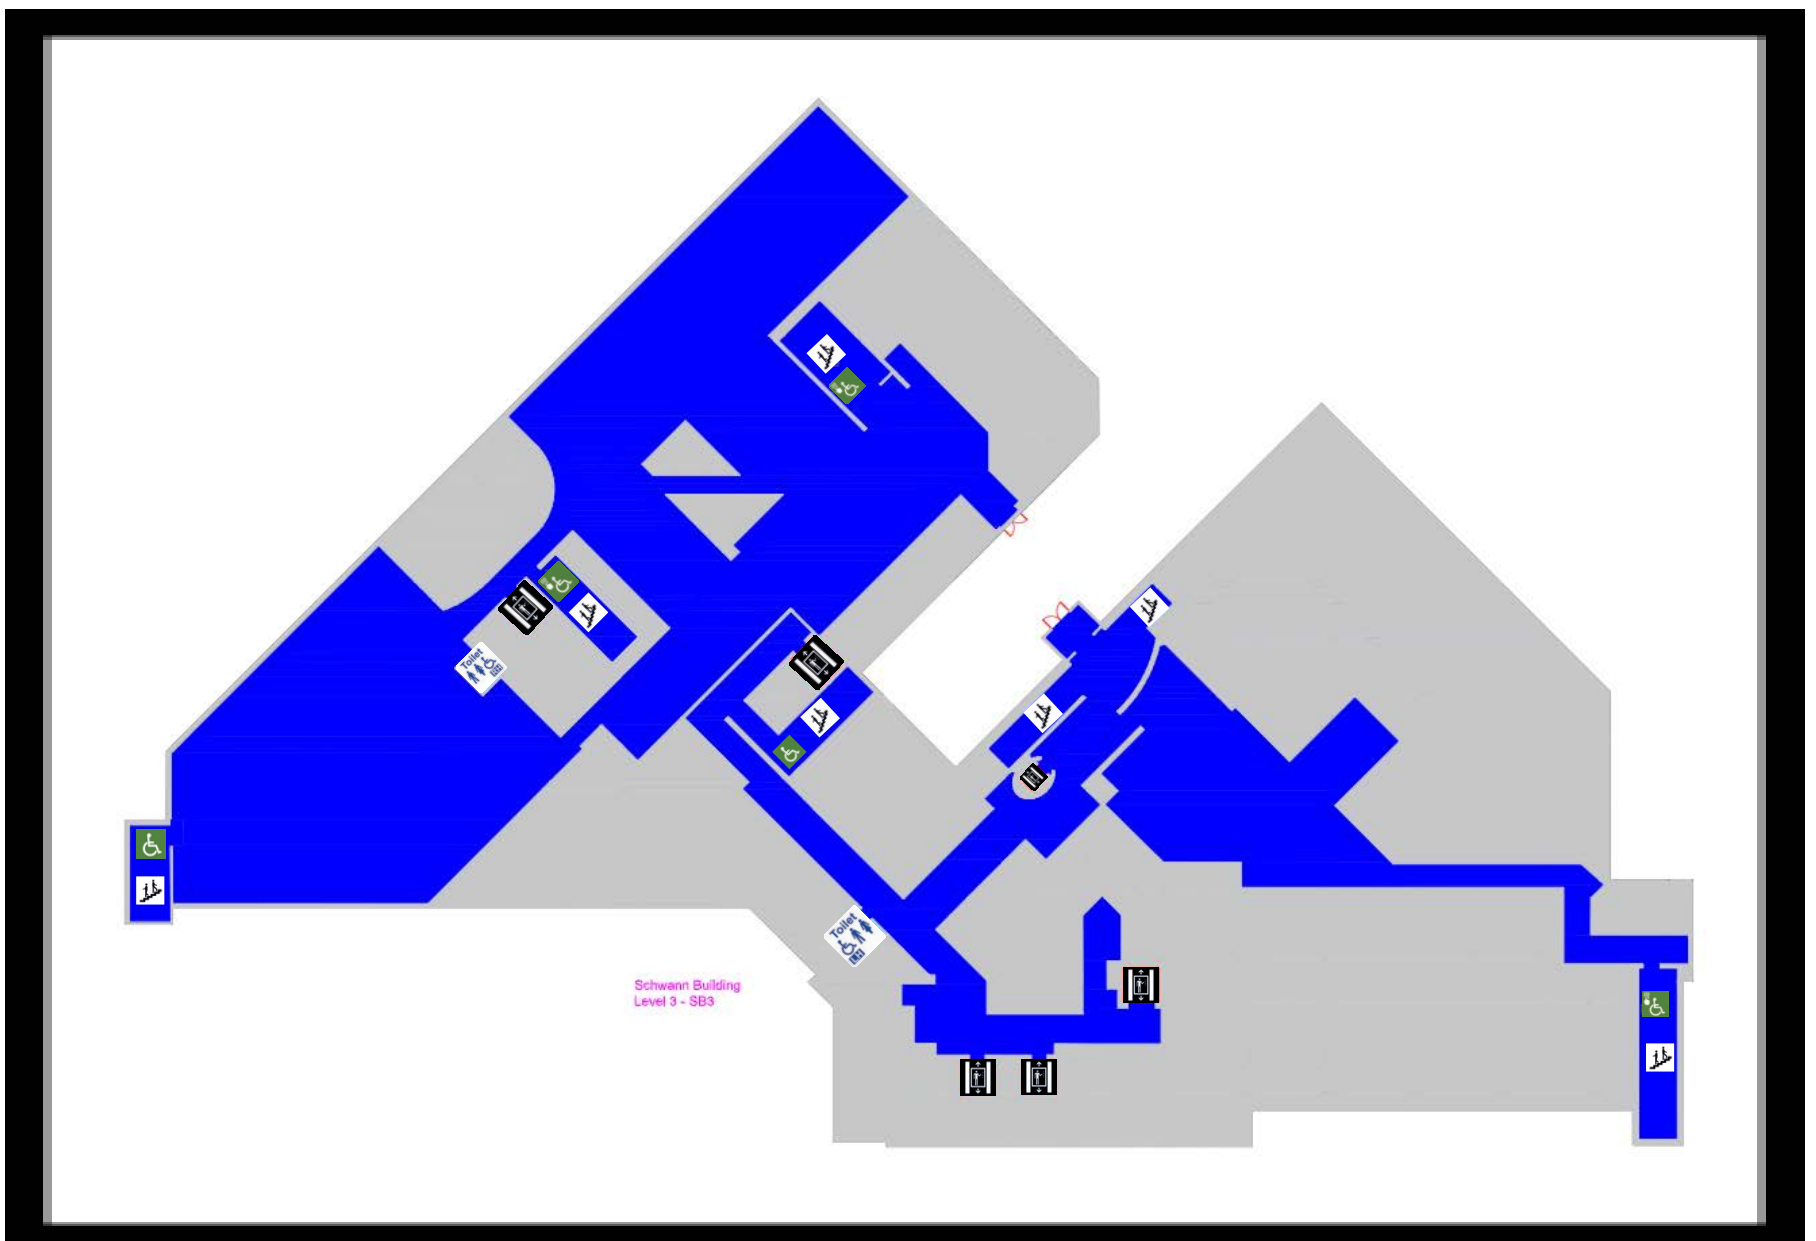

Schwann Building - Level 3