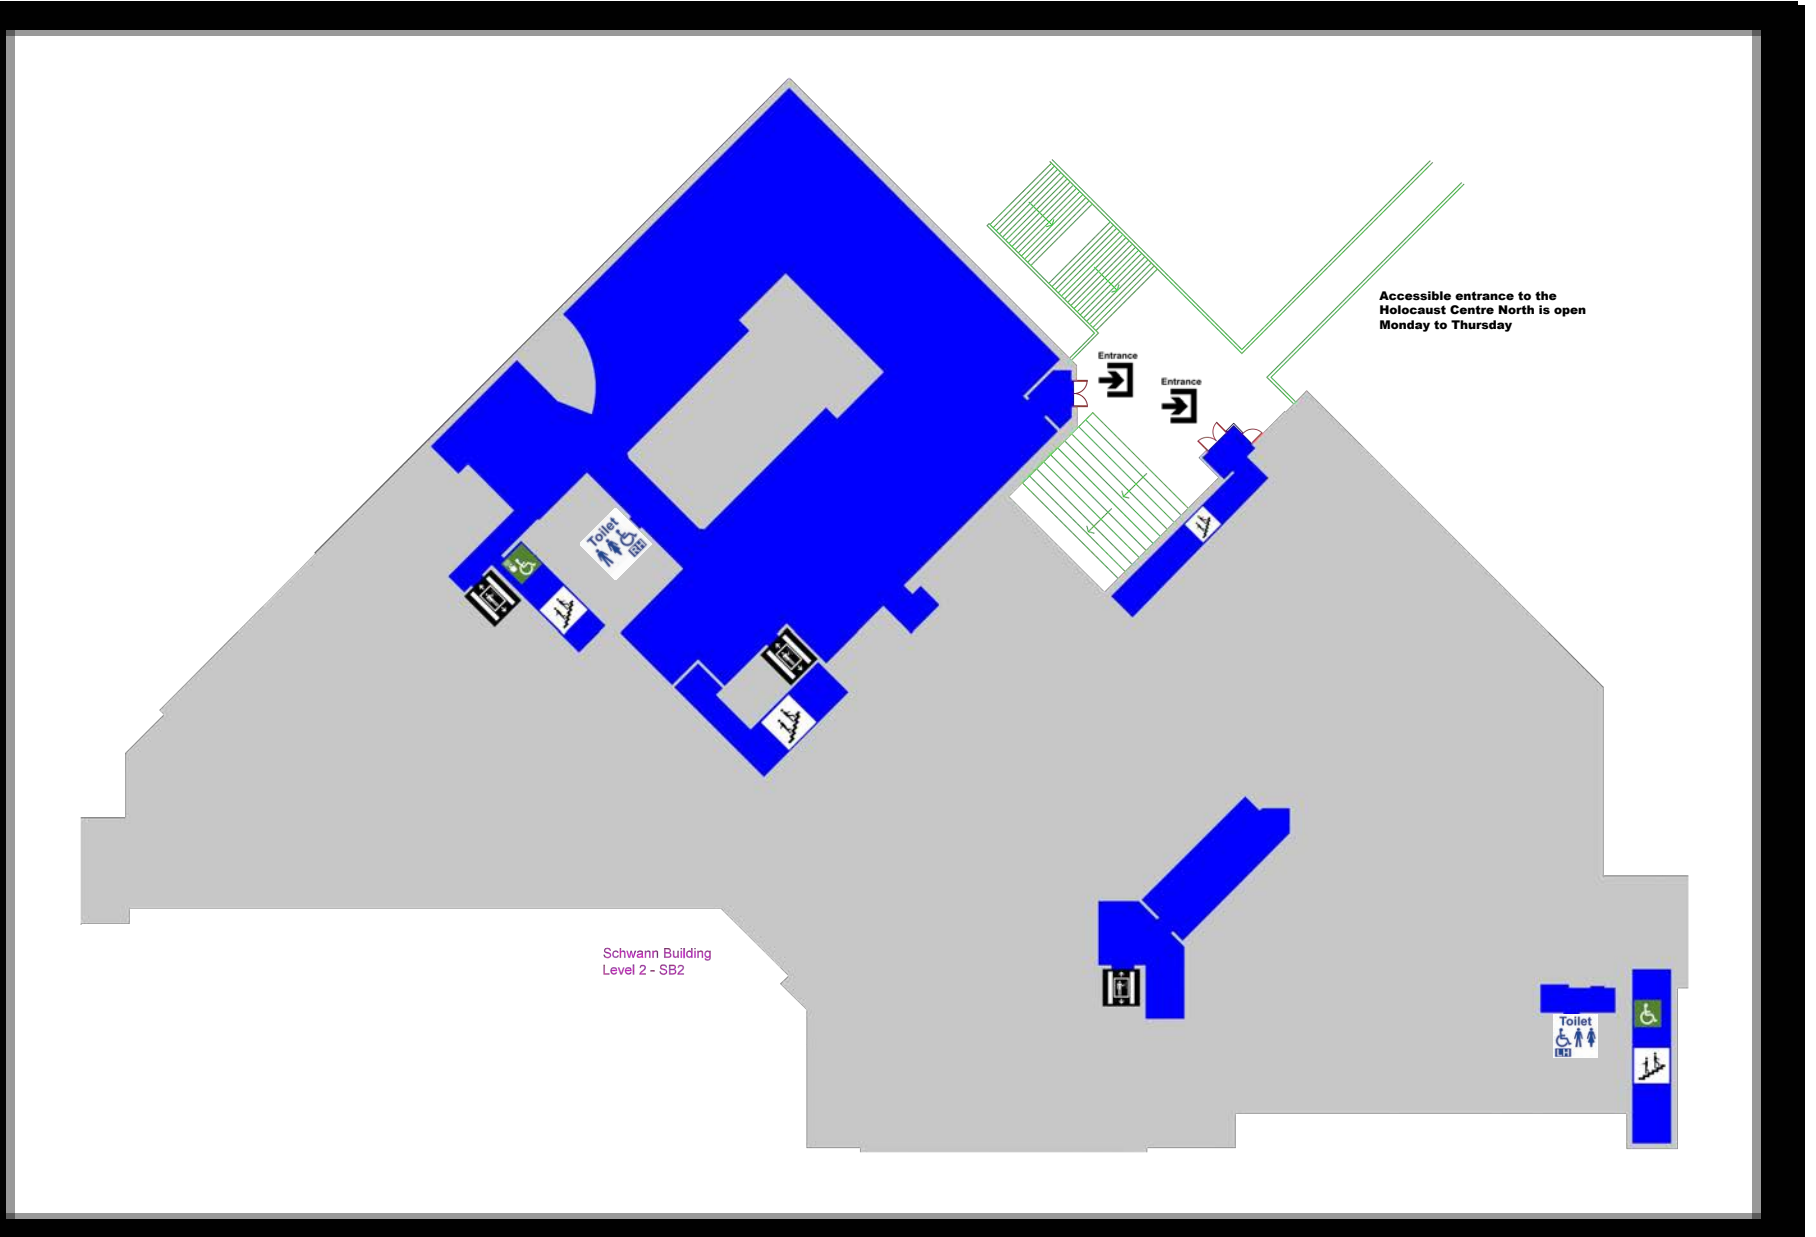

Schwann Building - Level 2