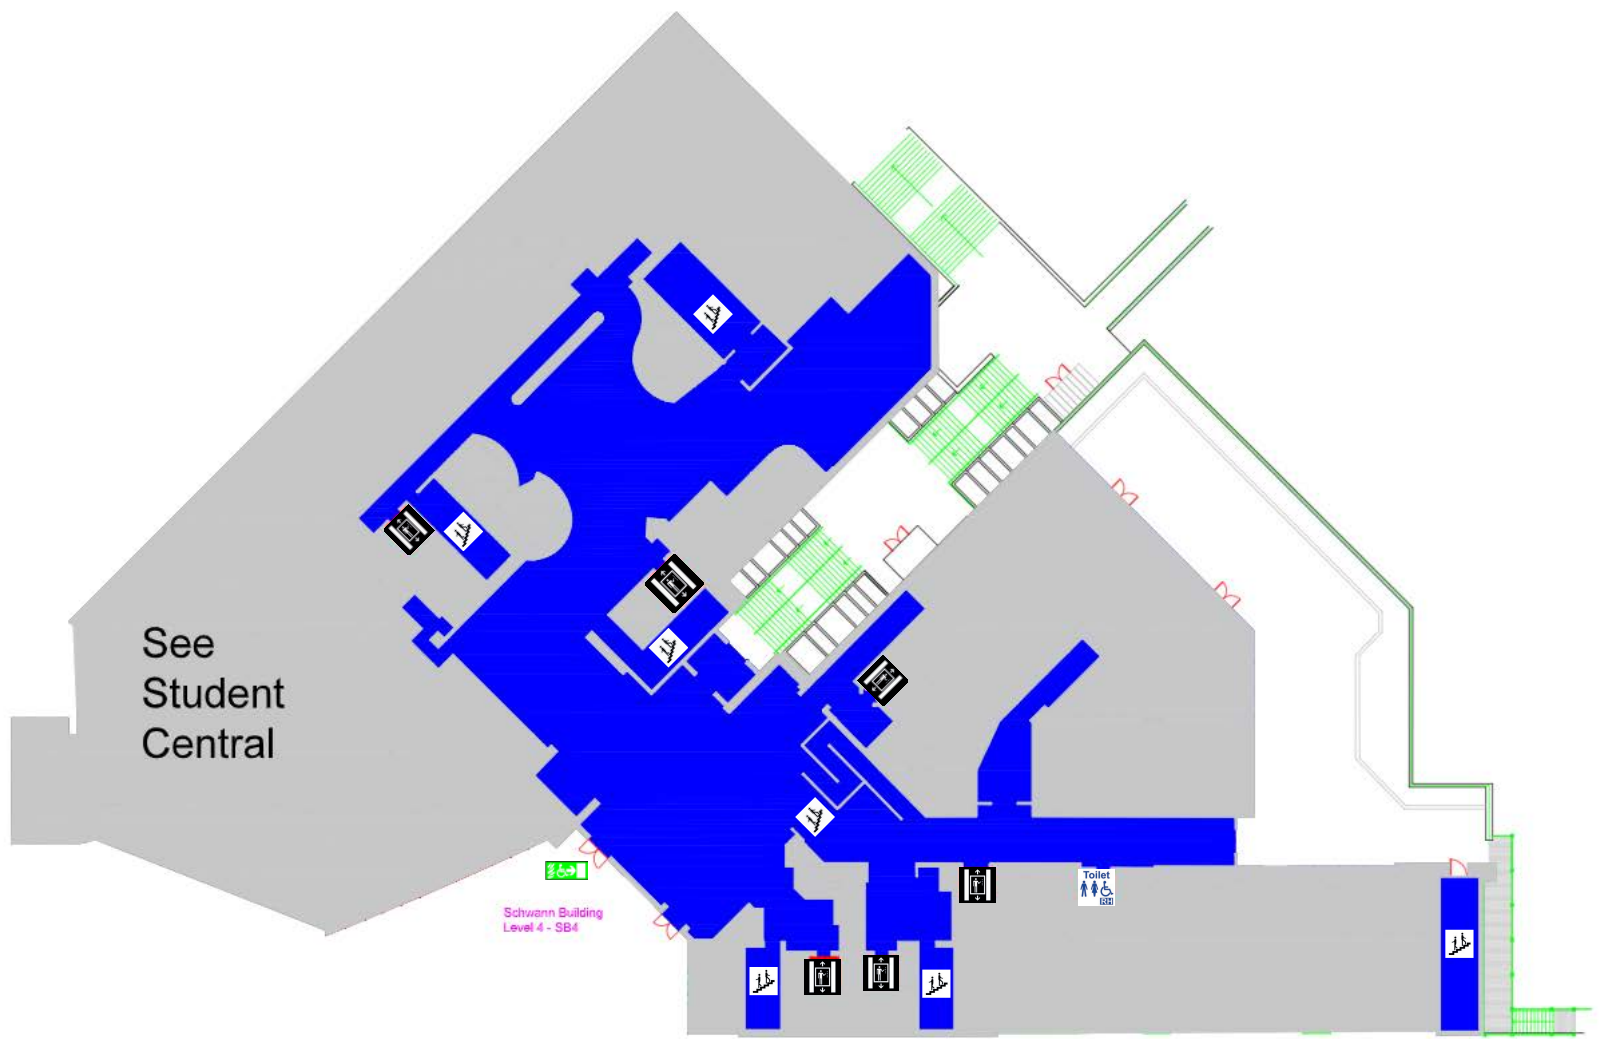

Schwann Building - Level 4