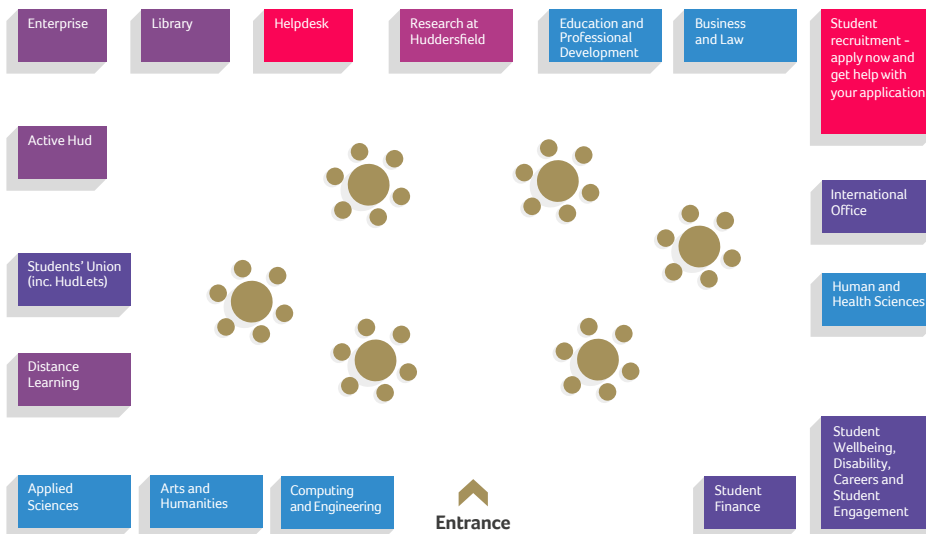

What to expect

Welcome to our Postgraduate Open Day

Venue: Oastler Building

Time: 3:00pm-5:30pm

Come and talk to our award-winning academic staff and current students about our wide range of postgraduate taught courses, research degrees and professional development options. We've also got staff on hand to talk about student finance, careers, support services, distance learning options, and to assist you in submitting an application.

Come to one of our talks

Postgraduate Study and Finance Talk	Routes into Teaching	Student Panel
Discover the many postgraduate taught and research options open to you. Learn more about the different aspects of undertaking postgraduate study and the funding support available.	This talk will cover training to teach in the early years, primary education, secondary education and the post-14 lifelong learning sector, with an opportunity to ask any questions you have about teacher training at Huddersfield.	Ask our current postgrad students and researchers about their experiences of studying at the University of Huddersfield. Find out about the community, support available and opportunities to network.
3:30-4:30pm (Room OA5.5/02)	3:30-4:15pm (Room OA5.5/01)	4:30-5:00pm (Room OA5.5/02)

Floorplan