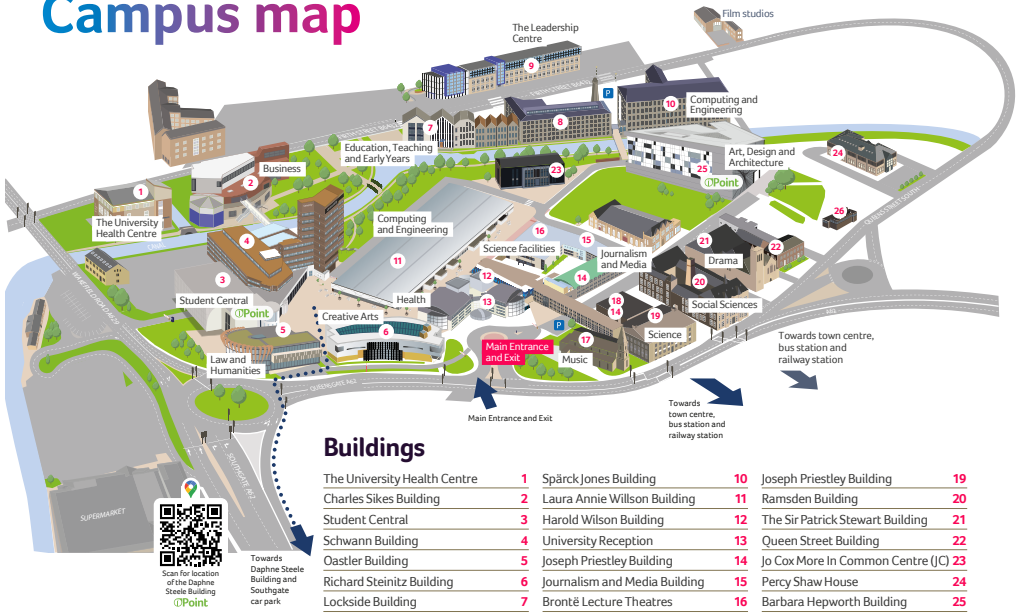

Campus map

Buildings

The University Health Centre	1	Spärck Jones Building	10	Joseph Priestley Building	19
Charles Sikes Building	2	Laura Annie Wilson Building	11	Ramsden Building	20
Student Central	3	Harold Wilson Building	12	The Sir Patrick Stewart Building	21
Schwann Building	4	University Reception	13	Queen Street Building	22
Oastler Building	5	Joseph Priestley Building	14	Jo Cox More In Common Centre (JC)	23
Richard Steinitz Building	6	Journalism and Media Building	15	Percy Shaw House	24
Lockside Building	7	Brontë Lecture Theatres	16	Barbara Hepworth Building	25
Haslett Building	8	St Paul's Hall	17	Sovereign Design House	26
3M Buckley Innovation Centre	9	Cockcroft Building	18		