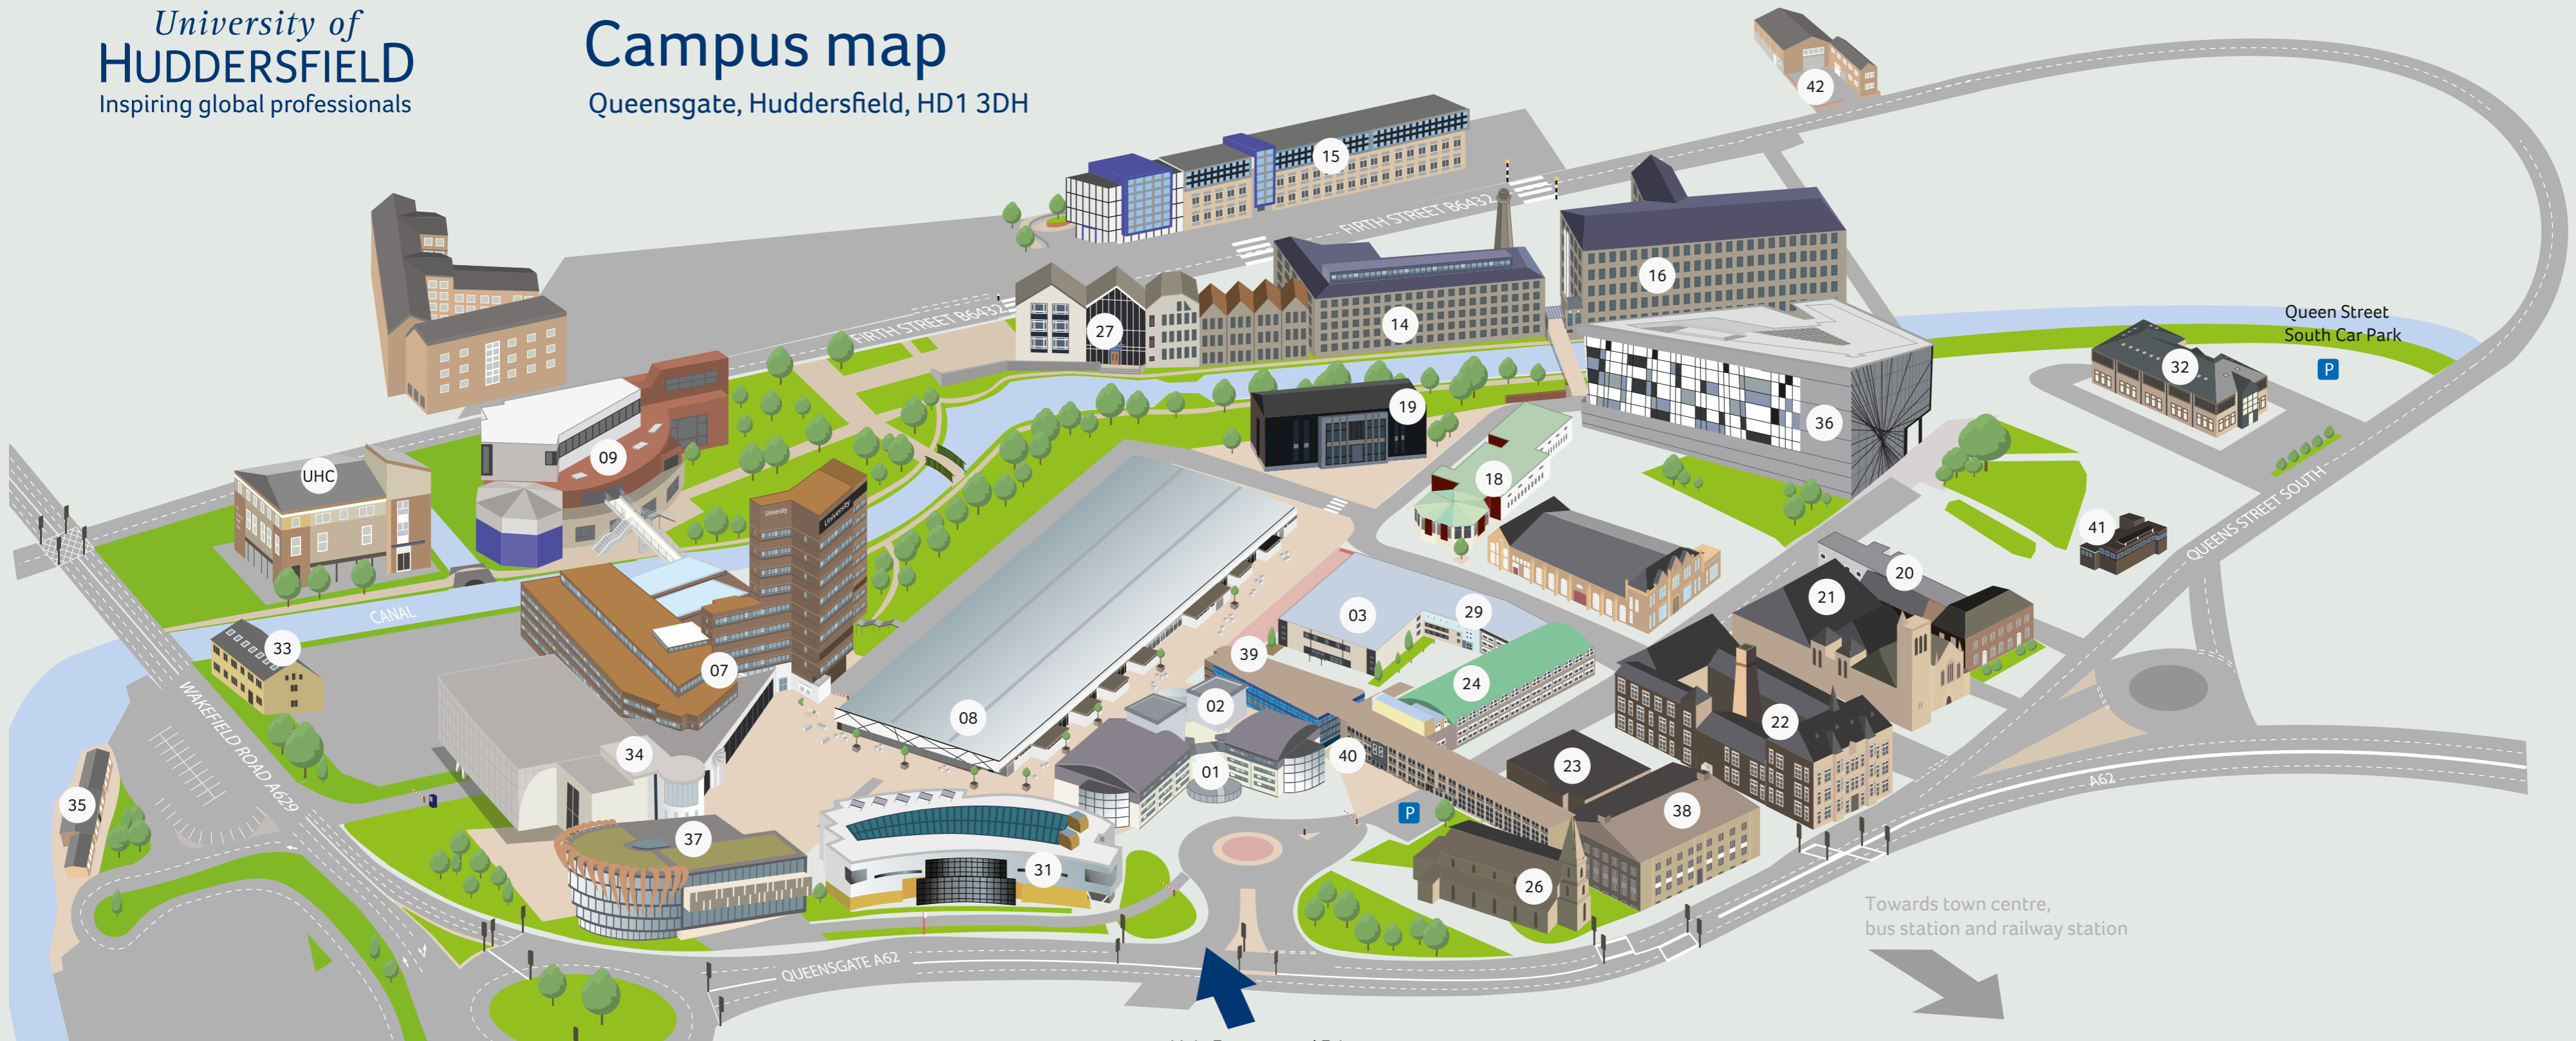

# Campus map

Queensgate, Huddersfield, HD1 3DH

## Buildings

3M Buckley Innovation Centre (BIC)	15	Joseph Priestley East Building (JPE)	39	Schwann Building (SB)	07
Atkinson Holt (AH)	35	Joseph Priestley South Building (JPS)	24	Sir John Ramsden Court (JR)	33
Barbara Hepworth Building (BH)	36	Joseph Priestley West Building (JPW)	38	Sir Patrick Stewart Building (PS)	21
Brontë Lecture Theatres (BL)	03	Laura Annie Willson Building (LW)	08	Sovereign Design House (SD)	41
Charles Sikes Building (CS)	09	Library	07	Spärck Jones Building (SJ)	16
Cockcroft Building (CO)	23	Lockside Building (LS)	27	Stewart Film Studios (SFS)	42
Edith Key Building (EK)	18	Media, Journalism and Film Building (JM)	29	Student Central (SC)	34
Harold Wilson Building (HW)	02	Oastler Building (OA)	37	St. Paul's Hall (PL)	26
Haslett Building (HA)	14	Percy Shaw House (SH)	32	The Sir George Buckley Lecture Theatre (RH)	18
Heritage Quay	07	Queen St. Building (QSB)	20	University Health Centre	UHC
Holocaust Centre North	07	Ramsden Building (R)	22	University Reception	01
Jo Cox More In Common Centre (JC)	19	Researcher Hub (RH)	18	Valli Opticians	40
		Richard Steinitz Building (RS)	31		

 Car parking for visitors is only available by prior arrangement